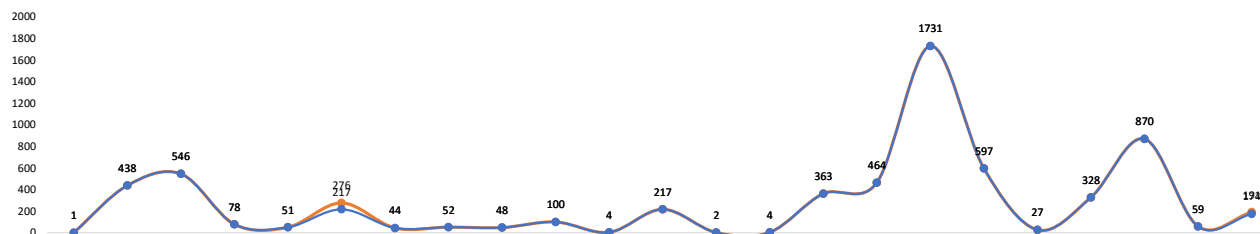

Rapid Response Mechanism-First Line Response

UNFPA FLASH UPDATE (Sana'a And Sa'ada Hubs) from 19 Jan to 18th March 2020

6491
Number of HH Registered

6415
Number of HH Assisted

4
Governorates

23
Districts

TOTAL DISTRICTS PER GOVERNORATE

PERCENTAGE OF HOUSEHOLDS REGISTERED BY Shelter Typology

Percentage of Total Assisted Per Governorate

TOTAL BENEFICIARIES HOUSEHOLDS REGISTERED BY DISTRICT

	Al Beyda	Al Hazm	Al Khalq	Al Masloub	Al Matamah	Al Maton	Al Zahir	Al-Ghayl	Bart Al Anan	Khab Wa Shaf	Kharab Al Marashi	Ragouza	Aljobah	Hareeb	Majzar	Mareb Al Wadi	Mareb City	Medghal	Raghwah	Serwah	Bani Husheish	Hamdan	Khawlan
Sum of Registered	1	438	546	78	51	219	44	52	48	100	4	217	2	4	363	464	1731	597	27	328	870	59	194
Sum of Assisted	1	438	546	78	51	217	44	52	48	100	4	217	2	4	363	464	1731	597	27	328	870	59	174