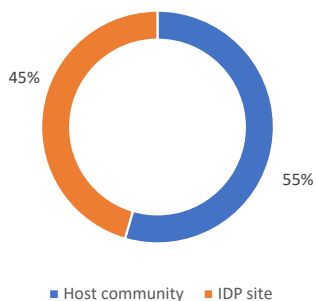

Rapid Response Mechanism-First Line Response

UNFPA FLASH UPDATE (Sana'a And Sa'ada Hubs) from 19 Jan to 18th March 2020

6491
Number of HH Registered

6415
Number of HH Assisted

4
Governorates

23
Districts

TOTAL DISTRICTS PER GOVERNORATE

PERCENTAGE OF HOUSEHOLDS REGISTERED BY Shelter Typology

Percentage of Total Assisted Per Governorate

TOTAL BENEFICIARIES HOUSEHOLDS REGISTERED BY DISTRICT

	Al Beyda	Al Hazm	Al Khalq	Al Masloub	Al Matamah	Al Maton	Al Zahir	Al-Ghayl	Bart Al Anan	Khab Wa Shaf	Kharab Al Marashi	Ragouza	Aljobah	Hareeb	Majzar	Mareb Al Wadi	Mareb City	Medghal	Raghwah	Serwah	Bani Husheish	Hamdan	Khawlan
Sum of Registered	1	438	546	78	51	219	44	52	48	100	4	217	2	4	363	464	1731	597	27	328	870	59	194
Sum of Assisted	1	438	546	78	51	217	44	52	48	100	4	217	2	4	363	464	1731	597	27	328	870	59	174