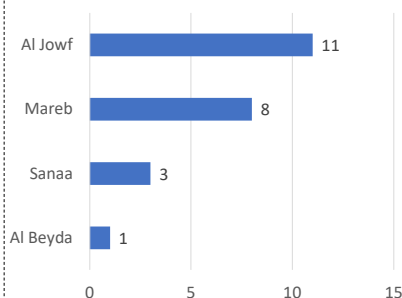

Rapid Response Mechanism-First Line Response

UNFPA FLASH UPDATE (Sana'a And Sa'ada Hubs) from 19 Jan to 18th March 2020

6491
Number of HH Registered

6415
Number of HH Assisted

4
Governorates

23
Districts

TOTAL DISTRICTS PER GOVERNORATE

PERCENTAGE OF HOUSEHOLDS REGISTERED BY Shelter Typology

Percentage of Total Assisted Per Governorate

TOTAL BENEFICIARIES HOUSEHOLDS REGISTERED BY DISTRICT

	Al Beyda	Al Hazm	Al Khalq	Al Masloub	Al Matamah	Al Maton	Al Zahir	Al-Ghayl	Bart Al Anan	Khab Wa Shaf	Kharab Al Marashi	Ragouza	Aljobah	Hareeb	Majzar	Mareb Al Wadi	Mareb City	Medghal	Raghwah	Serwah	Bani Husheish	Hamdan	Khawlan
Sum of Registered	1	438	546	78	51	219	44	52	48	100	4	217	2	4	363	464	1731	597	27	328	870	59	194
Sum of Assisted	1	438	546	78	51	217	44	52	48	100	4	217	2	4	363	464	1731	597	27	328	870	59	174