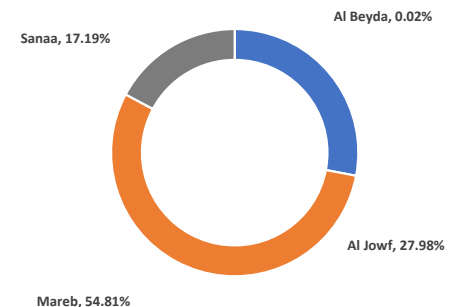

Rapid Response Mechanism-First Line Response

UNFPA FLASH UPDATE (Sana'a And Sa'ada Hubs) from 19 Jan to 18th March 2020

6491
Number of HH Registered

6415
Number of HH Assisted

4
Governorates

23
Districts

TOTAL DISTRICTS PER GOVERNORATE

PERCENTAGE OF HOUSEHOLDS REGISTERED BY Shelter Typology

Percentage of Total Assisted Per Governorate

TOTAL BENEFICIARIES HOUSEHOLDS REGISTERED BY DISTRICT

	Al Beyda	Al Hazm	Al Khalq	Al Masloub	Al Matamah	Al Maton	Al Zahir	Al-Ghayl	Bart Al Anan	Khab Wa Shaf	Kharab Al Marashi	Ragouza	Aljobah	Hareeb	Majzar	Mareb Al Wadi	Mareb City	Medghal	Raghwah	Serwah	Bani Husheish	Hamdan	Khawlan
Sum of Registered	1	438	546	78	51	219	44	52	48	100	4	217	2	4	363	464	1731	597	27	328	870	59	194
Sum of Assisted	1	438	546	78	51	217	44	52	48	100	4	217	2	4	363	464	1731	597	27	328	870	59	174